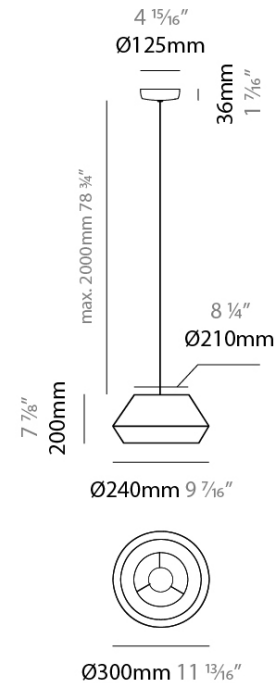

BANYO SUSPENSION

D111000- : D111000-MBK-MRN

base number

1. To build a product code in our configurator select the specify button on the base model # product page
2. To build a manual product code on this datasheet choose from the options listed below in blue font and add the suffix to the base model #

GENERAL

Series: Banyo
Partner: Ole
Division: Design
Installation: Suspension
Product Type: Pendant
Mounting Location: Ceiling
Light Distribution: Direct

PHYSICAL

Shape: Dome
Diameter (mm): 300
Diameter (in): 11 ¹³/₁₆
Height (mm): 200
Height (in): 7 ⁷/₈
Max. Overall Height (mm): 2200
Max. Overall Height (in): 86 ⁵/₈
Weight (kg): 1.5
Weight (lbs): 3.31
Diffuser: Satin Glass / Shade - White
Fixture Material: Fabric Cord / Metal
Primary Material: Fabric - Recycled
Cable Details: 2000mm / 78 3/4" Cable - Transparent

ELECTRICAL

Number of Lamps: 1
Lamp Type: LED Retrofit
Lamp Shape: A19
Bulb Included: Bulb Not Included
Total Output Wattage (W): 15
Max. Wattage Per Lamp (W): 15
Lamp Base: E26
Input Voltage (V): 120
Upon Request: 277Vac / GU24

RATINGS AND CERTIFICATIONS

Certified By: Certified for North American Standards
IP rating: IP20

PROJECT

TYPE

SPECIFIER

QUANTITY

DATE